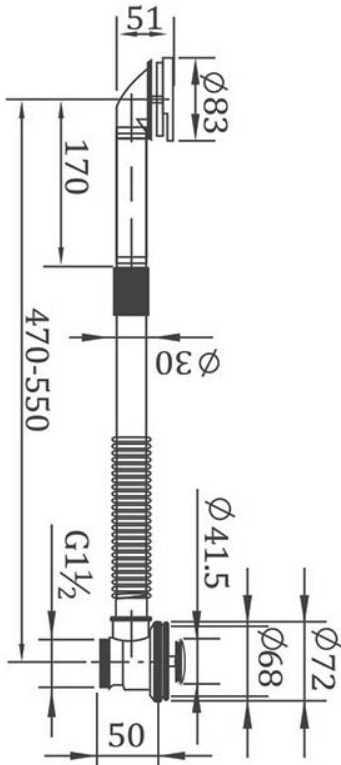

winland

TT902

Pop-up bathtub drain

Unit Weight: 650g

Quantity: 20pcs/carton

Net Weight: 13kg

Gross Weight: 18kg

Carton Size: L65cm x W37cm x H44cm

- Main part is copper
- SS corrugated pipe & Overflow Cap
- Zinc Alloy flange & plug