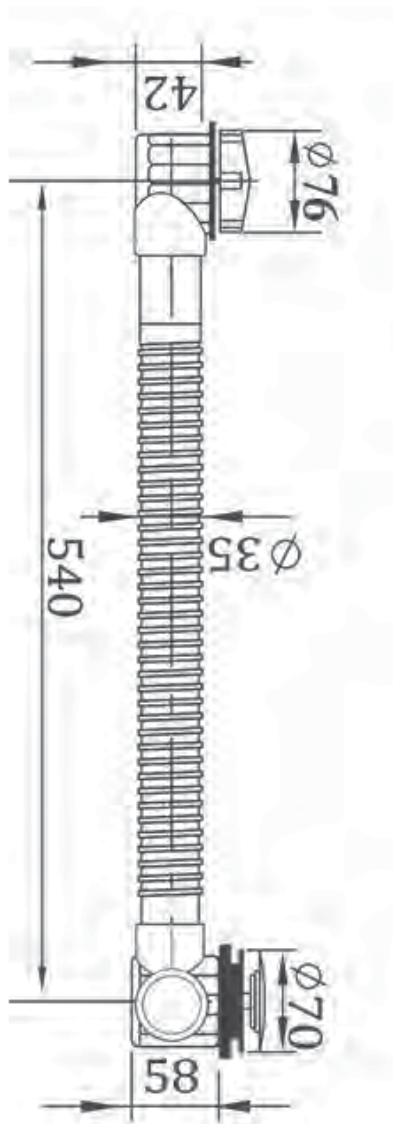

# TT253

*Pop-up bathtub drain*

Unit Weight: 520g
Quantity: 30pcs/carton
Net Weight: 15.5kg
Gross Weight: 19kg
Carton Size: L69cm x W45cm x H41cm

- PVC corrugated pipe
- Copper flange & plug
- Zinc Alloy overflow cap